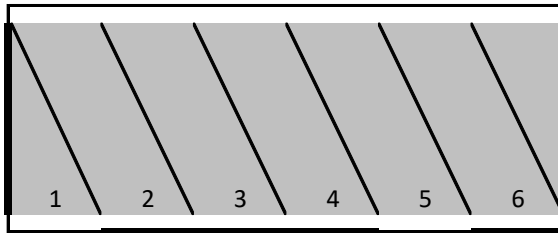

Vehicle Layout

Brand and Type Mercedes Benz Actros STX Horsebox
 Capacity 3 axles
 Number 11 Horses
2

Brand and Type Schwarzmüller tandem STX
 Capacity 2 axles
 Number 6 horses
2

Brand and Type Mercedes Benz Actros
 Capacity 3 axles
 Number 11 horses
2

WORLD HORSE
— TRANSPORT —

Brand and type Trailer Schwarzmüller STX
Capacity 2 axles, steering and lift
Number 14 horses
 1

Mercedes Benz Actros trekker
2 axles
1

Brand and type Renault Master STX horsebox
Capacity 2
Number **2**