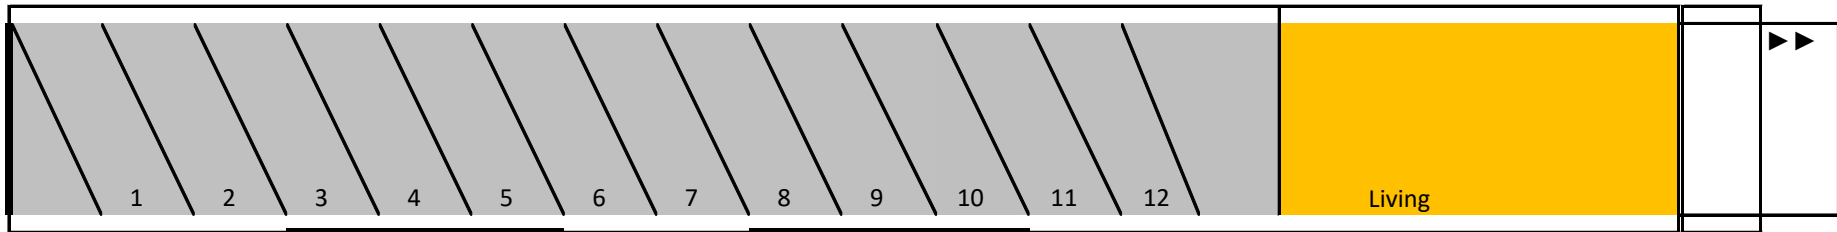

WORLD HORSES
— THE LOGISTIC SOLUTION —

Vehicle Layout

Brand and Type Mercedes Benz Actros
3 axles
Capacity 11 horses
Number **2**

Brand and Type Schwarzmüller tandem
2 axles
Capacity 6 horses
Number **1**

Brand and Type Mercedes Benz Actros
3 axles
Capacity 11 horses
Number **2**

WORLD HORSES

— THE LOGISTIC SOLUTION —

Brand and type	Trailer Schwarzmüller 2 axles, steering and lift	Mercedes Benz Actros trekker 2 axles
Capacity	12 horses	
Number	1	1