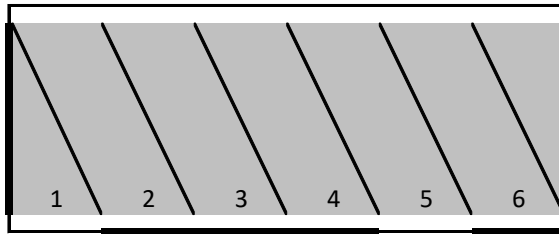

WORLD HORSES
— THE LOGISTIC SOLUTION —

Vehicle Layout

Brand and Type Mercedes Benz Actros
3 axles
Capacity 11 horses
Number **2**

Brand and Type Schwarzmüller tandem
2 axles
Capacity 6 horses
Number **1**

Brand and Type Mercedes Benz Actros
3 axles
Capacity 11 horses
Number **2**

WORLD HORSES

— THE LOGISTIC SOLUTION —

Brand and type	Trailer Schwarzmüller 2 axles, steering and lift	Mercedes Benz Actros trekker 2 axles
Capacity	12 horses	
Number	1	1